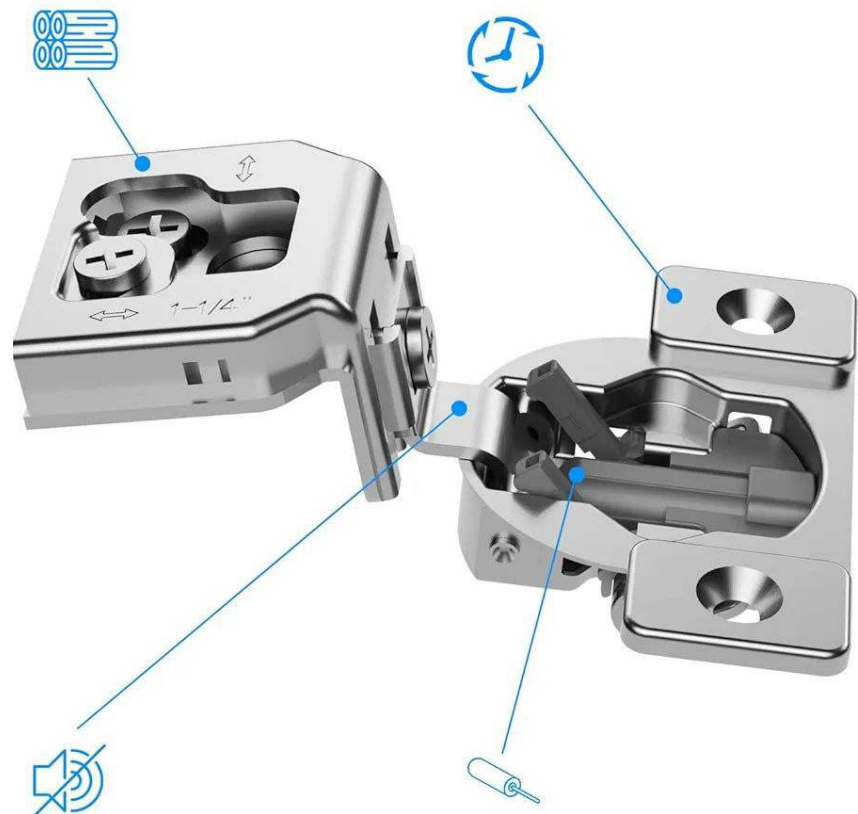

RONIA

R

US-Style Short
Arm Hinge
Soft-close
3D
One-way

3/4"

HG571W38NK

Us Style Hinges

2024

RONIA