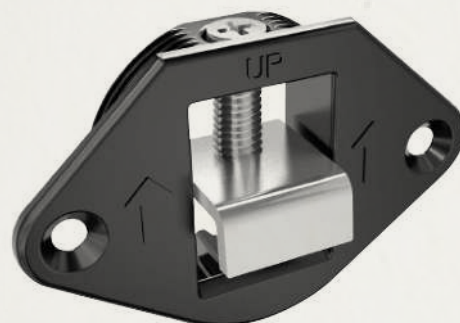

concealed bracket Ø35mm with
protruding bracket

63412020EA