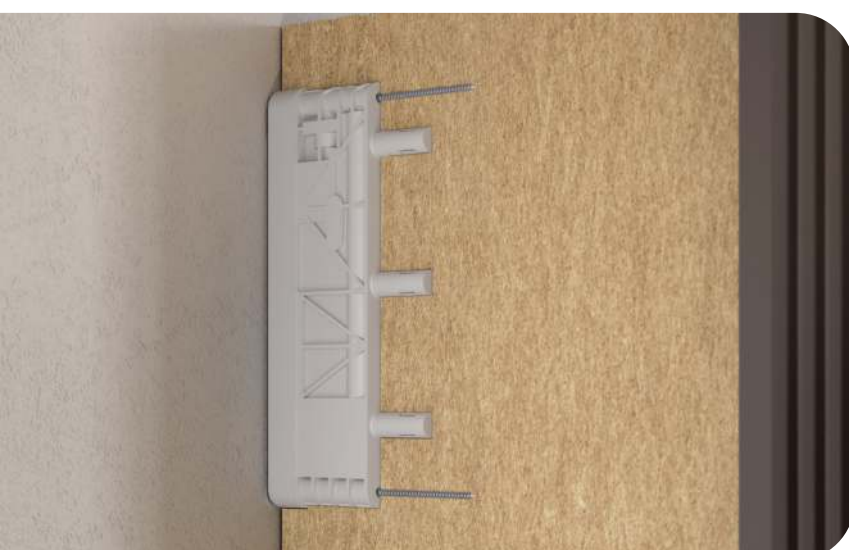

63420120ZN

CABinet
hanger LIKU

638010000

screw

60103350ZN

Wall plate LIKU ZK

63802400ZN

concealed bracket Ø35mm with
protruding bracket