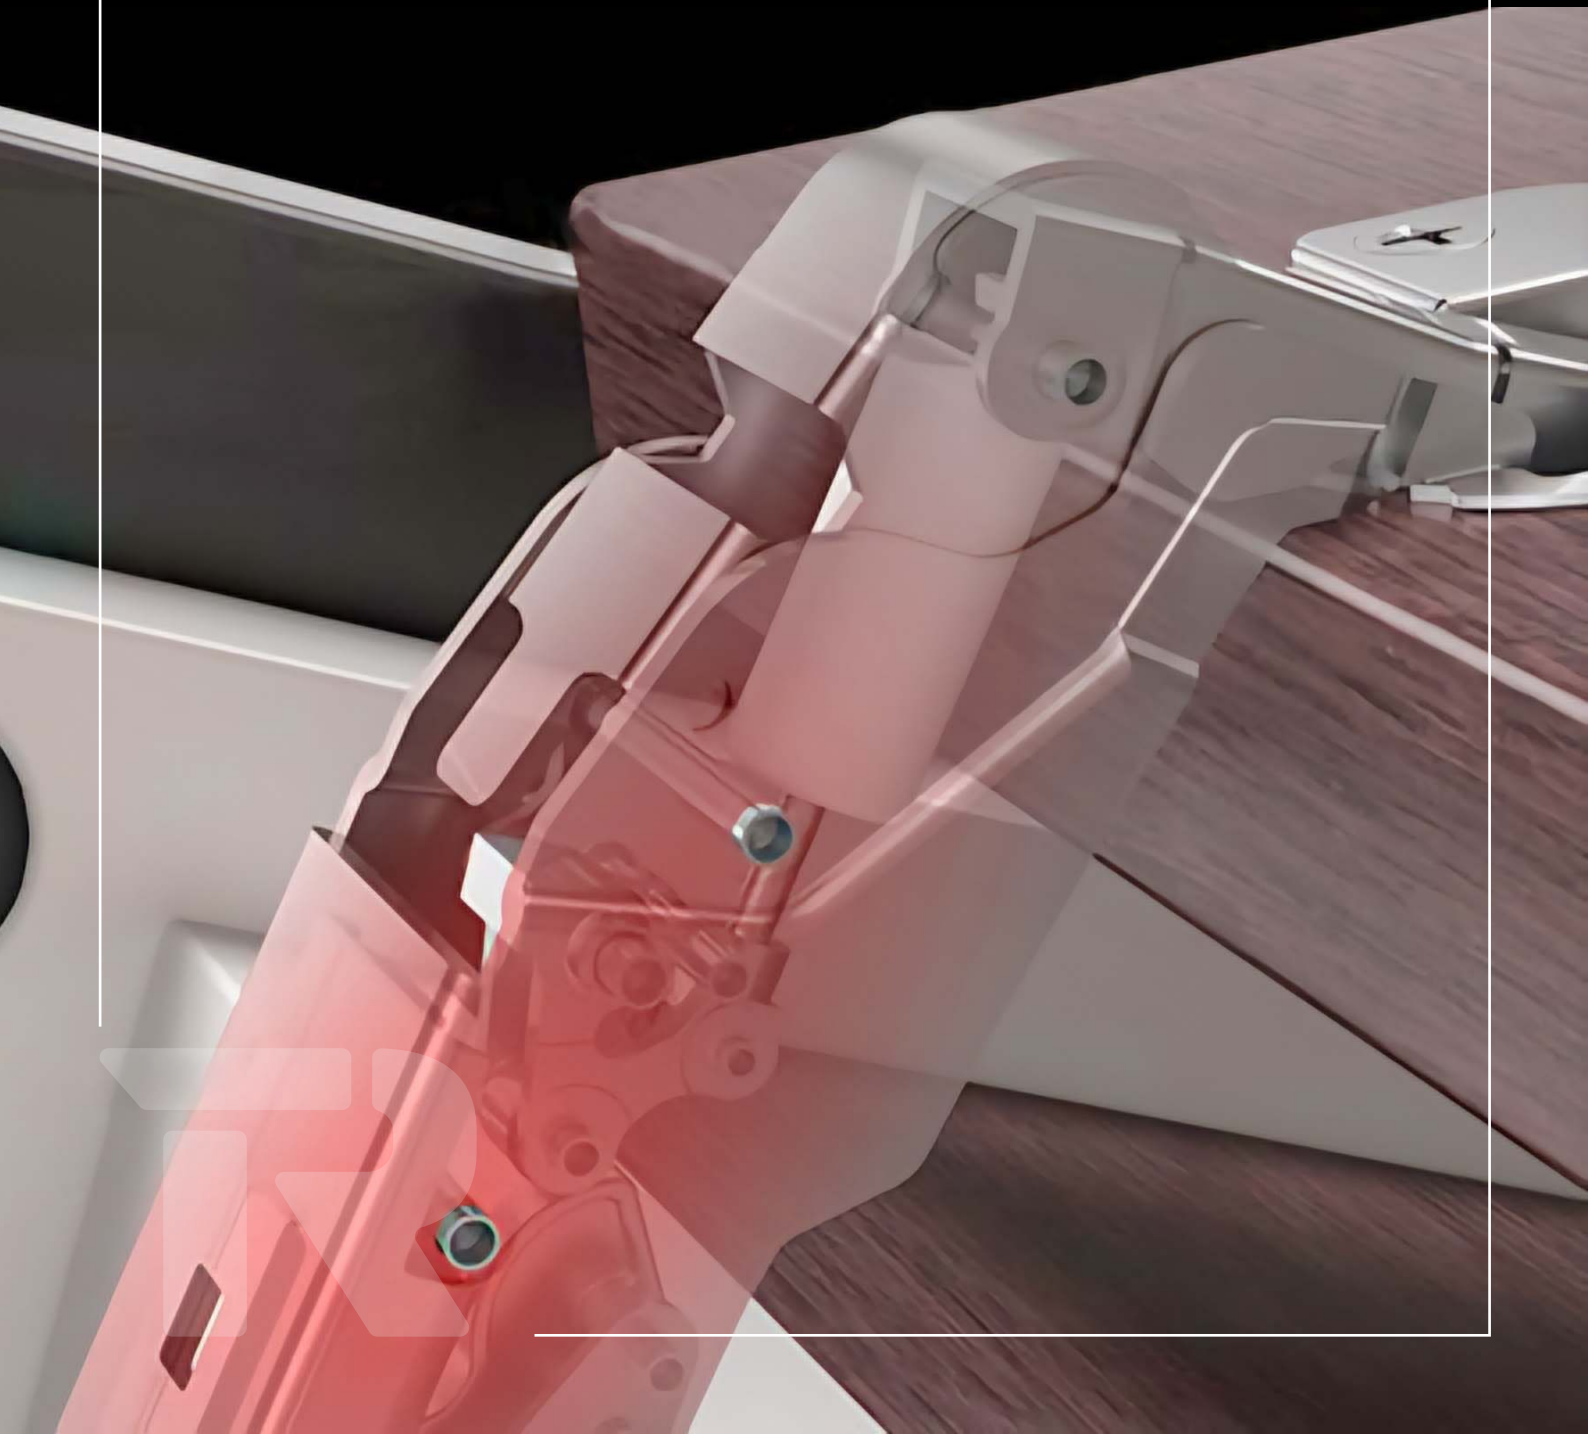

2024

Diffrent Angle Hinges