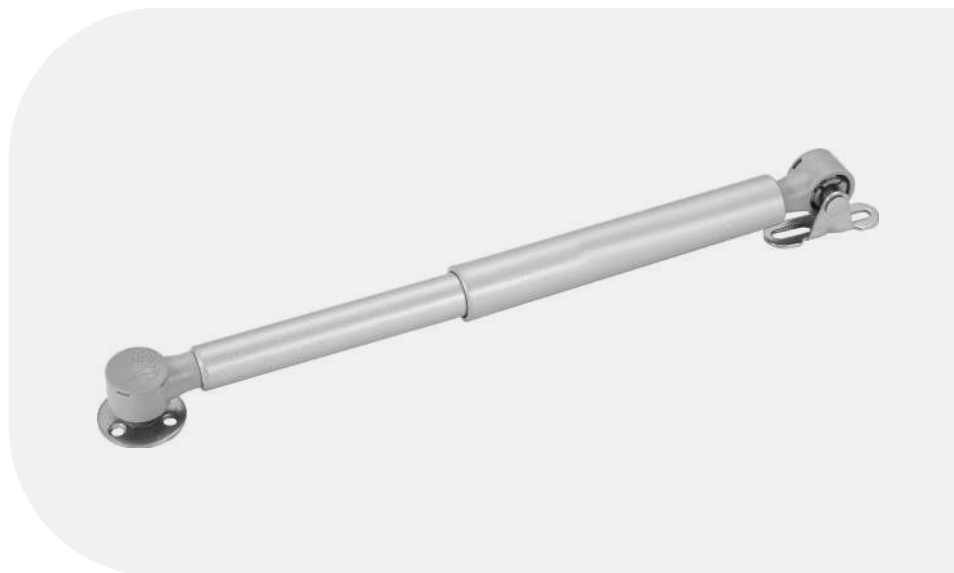

Soft-Close
Gas Spring
Cabinet Lift Up
With Cover

Gray

LU261S10SV

Black

LU261S10BK

Gold

LU261S10GD