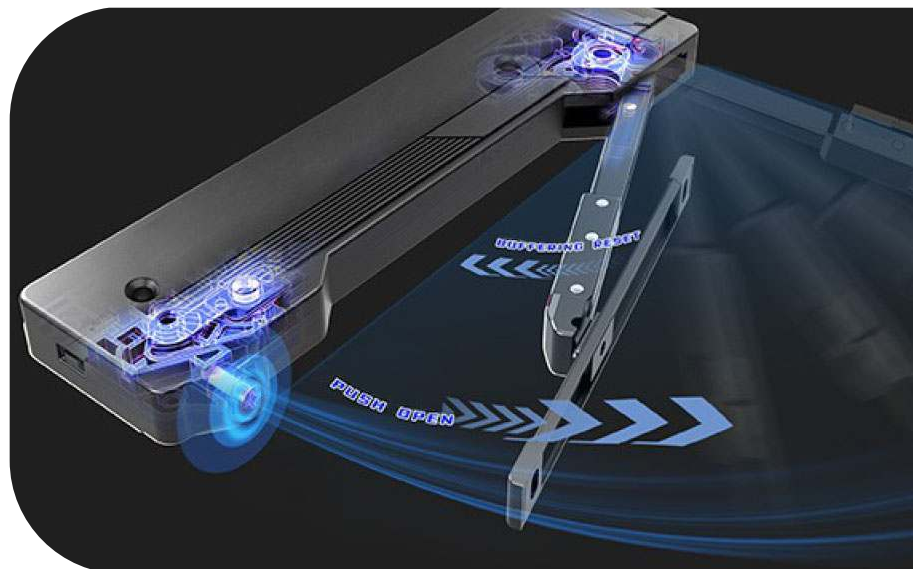

Push Open Devices

Door Opener
Push Open
Soft-Close
Any Angle Can Close Door
7.5 Kg

PO051O07BK

Wooden Doors : 20Kg
Aluminum Frame Door : 25Kg

PO061O20BK

Push Open Devices

2024

RONIA