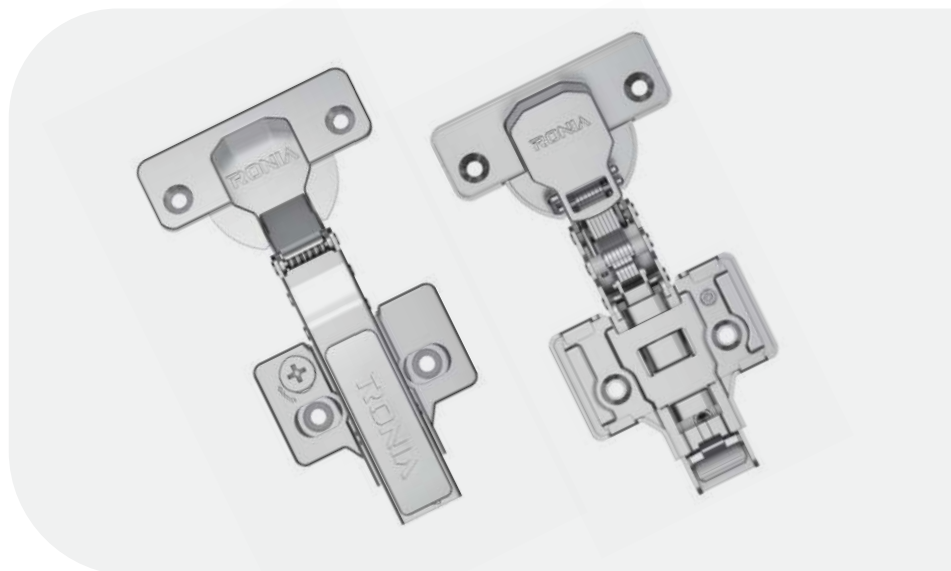

RONIA

TR

3D
Clip On
Soft-Close
Full Overlay

HG101W00NK