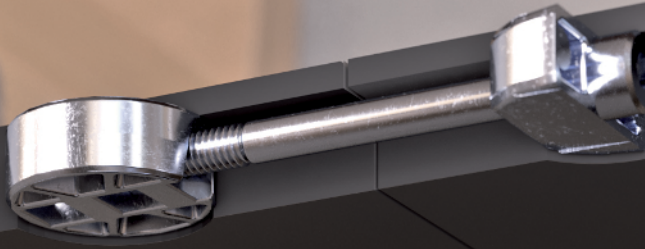

RONIA

Set w/ 2 KTOP worktop connectors
disassembled

C010002522