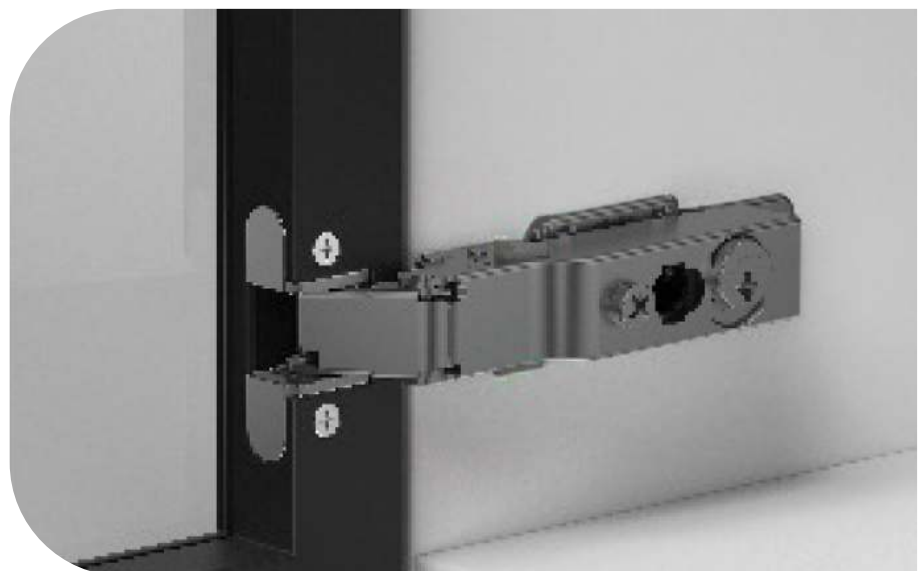

Aluminum frame Door
Any click mini damper
Clip on
Soft closing
3D
Two way
Full Overlay

HG451A00GR

Any Click Hinges

2024

RONIA

Any click 105° mini damper hinge
Two way
soft-closing
3D

HG801W00NK

HG811W08NK