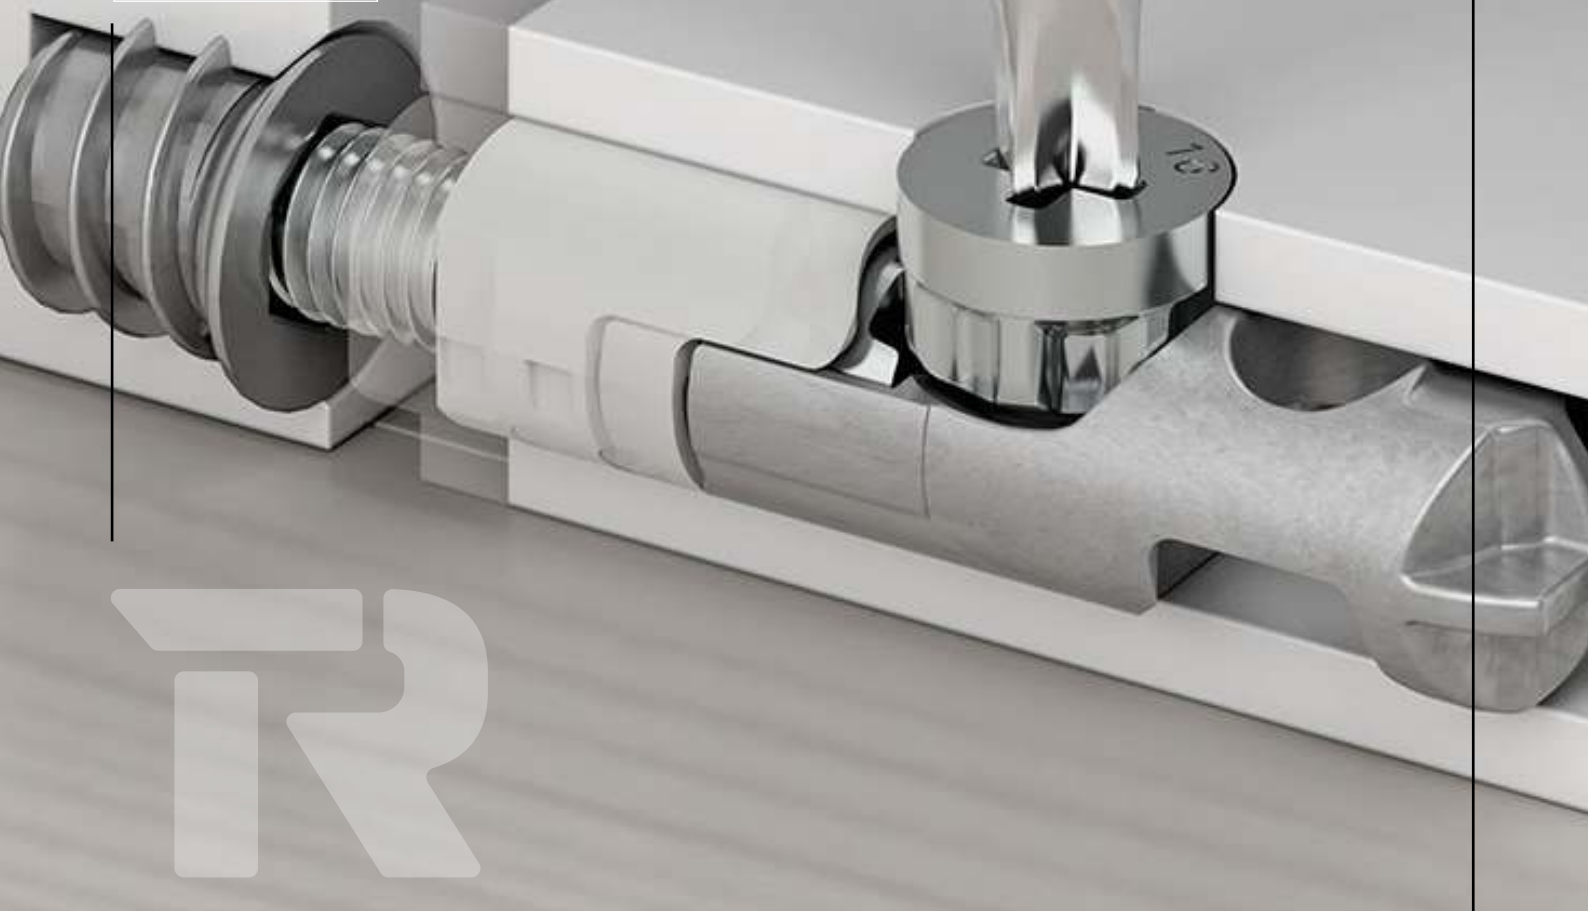

RONIA

TARGET J10 connecting fitting

21802160ZN