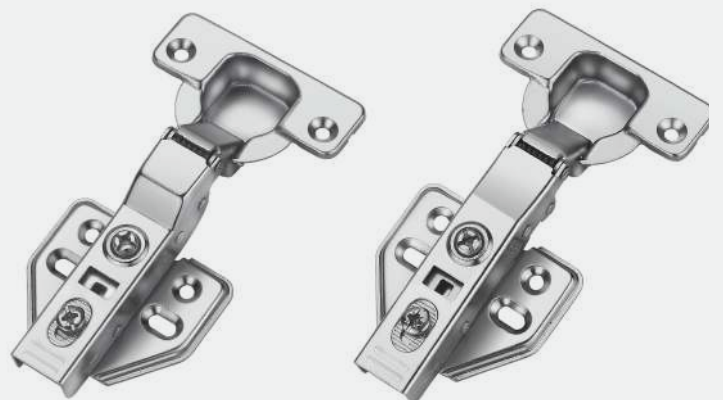

RONIA

TR

No Clip
Soft-Close

Full Overlay

HG051W00NK

Inset

HG061W16NK