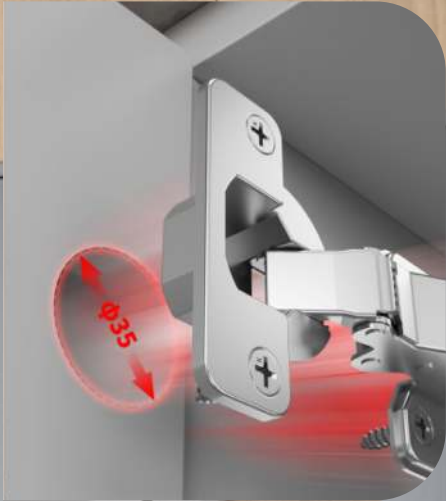

RONIA

Thick Door
Hinges

2024