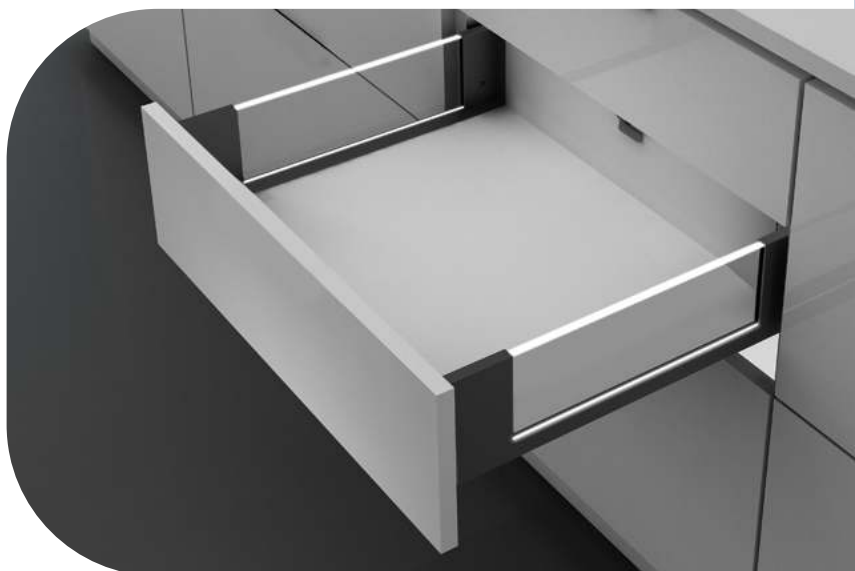

Slim Luxury
Double Wall Drawer
Soft-Close
50 CM | WITH LED
GLASS FRONT PANEL

RL651R50GR

50 CM
GLASS FRONT PANEL

RL661R50GR

50 CM | WITH LED
Railing FRONT PANEL

RL671R50GR

50 CM
Railing FRONT PANEL

RL681R50GR