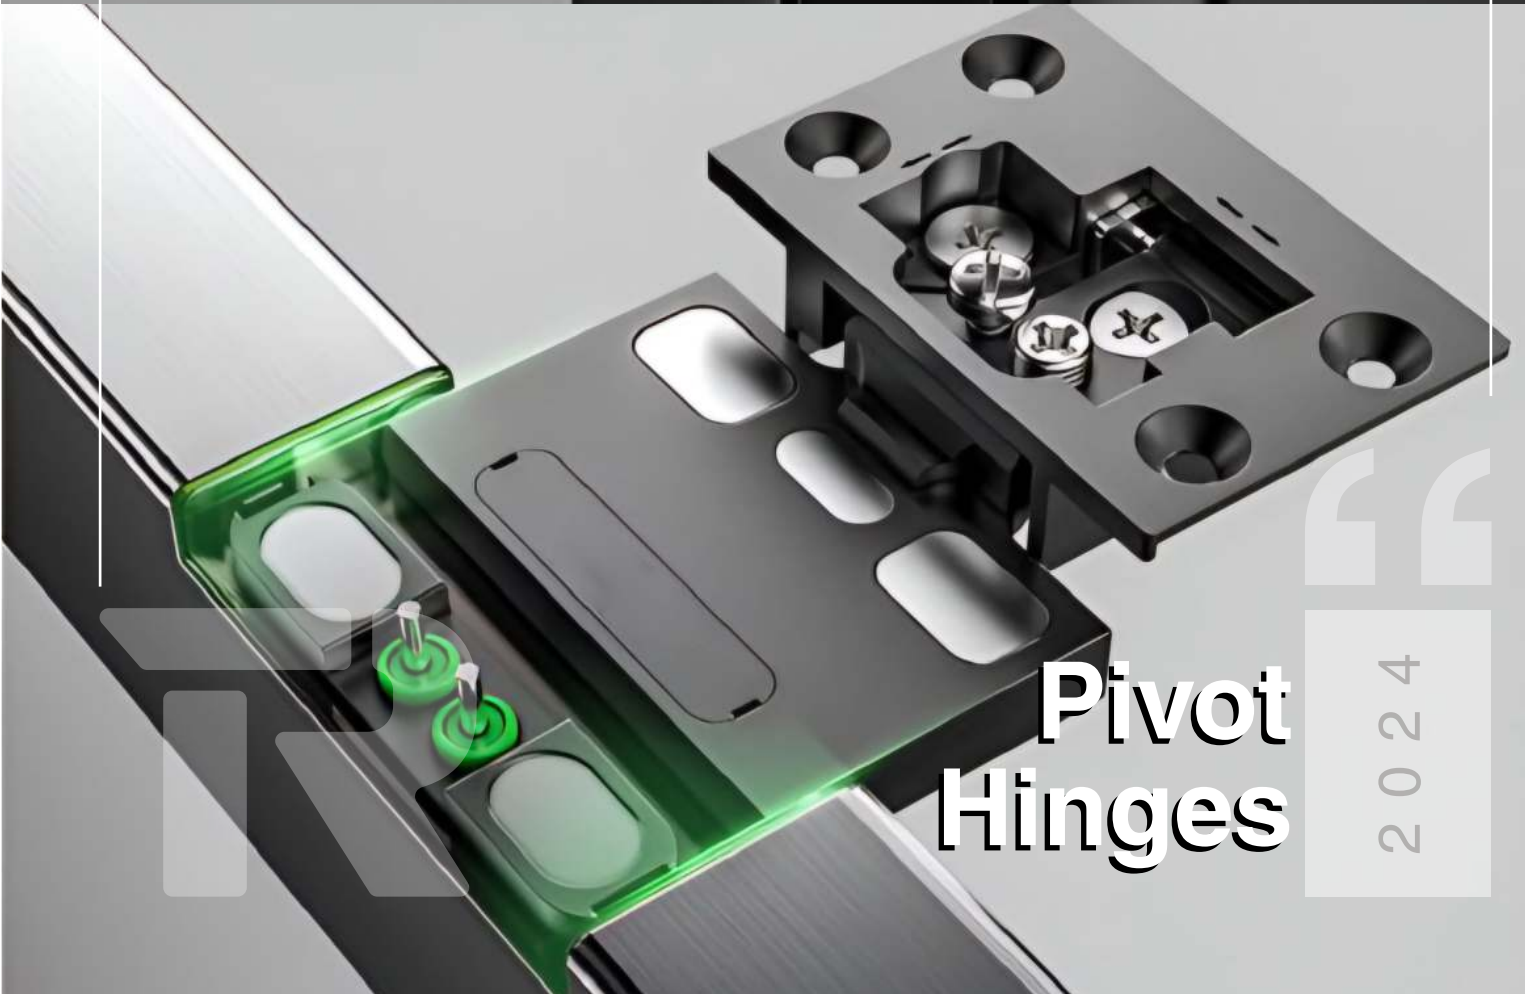

HG461A35BK

RONIA

**Concealed
Hinges**

2024

RONIA

Air hinge
With Cover
3D Adjustment
Concealed Mounting
Loading 20Kg

HG451A20BK

RONIA