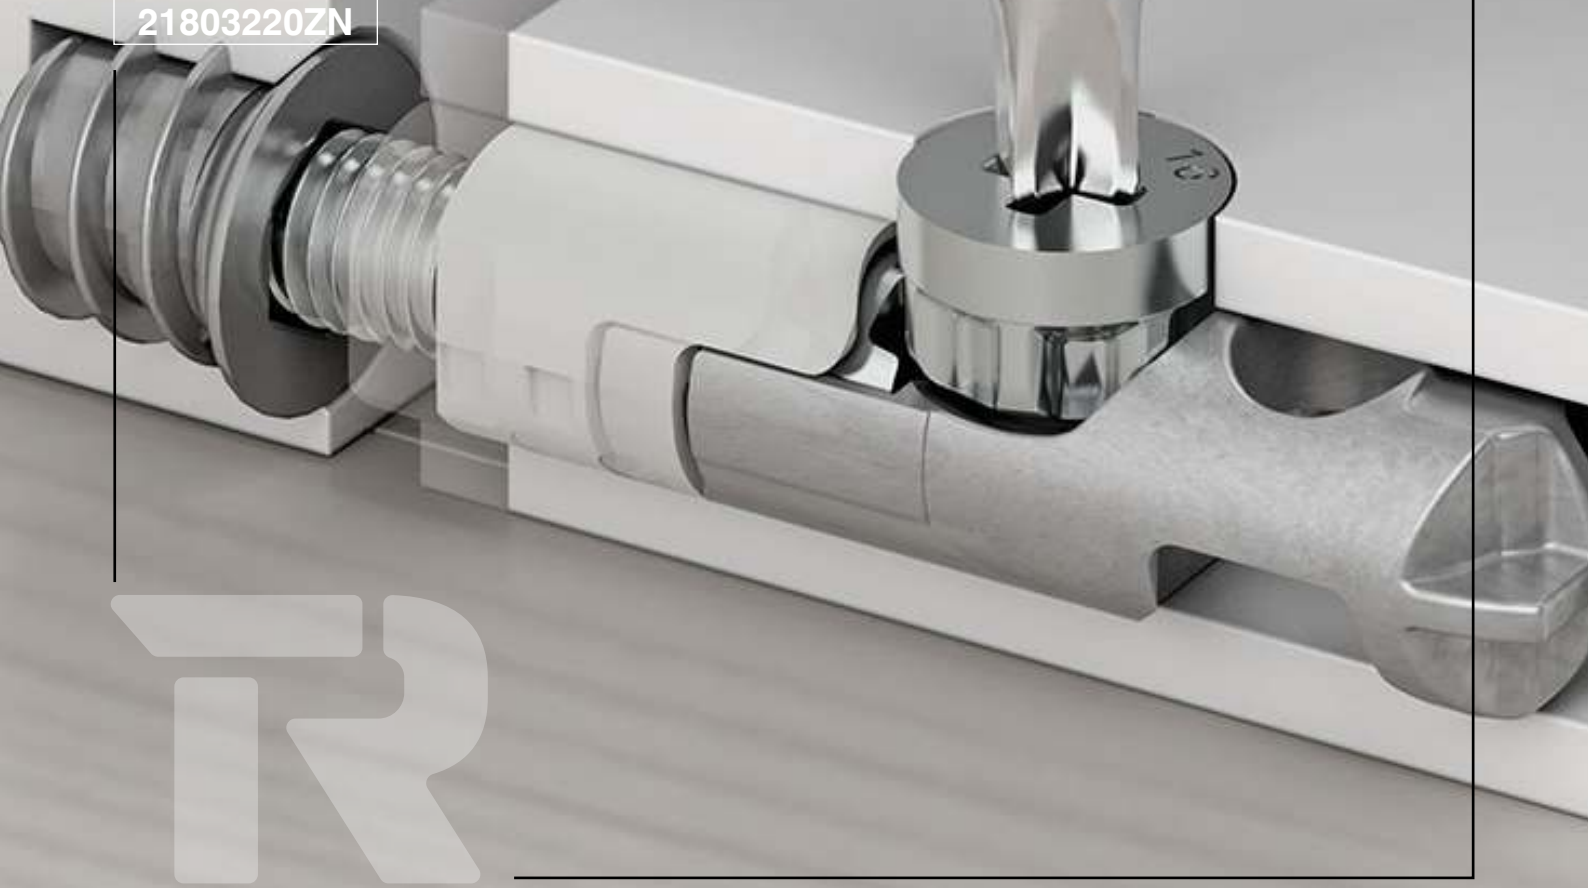

21893000AB

Brown

20102020GR

RONIA

ITALIANA
Ferramenta

TARGET J10 connecting fitting

euro screw L=11mm for thickness

21803220ZN