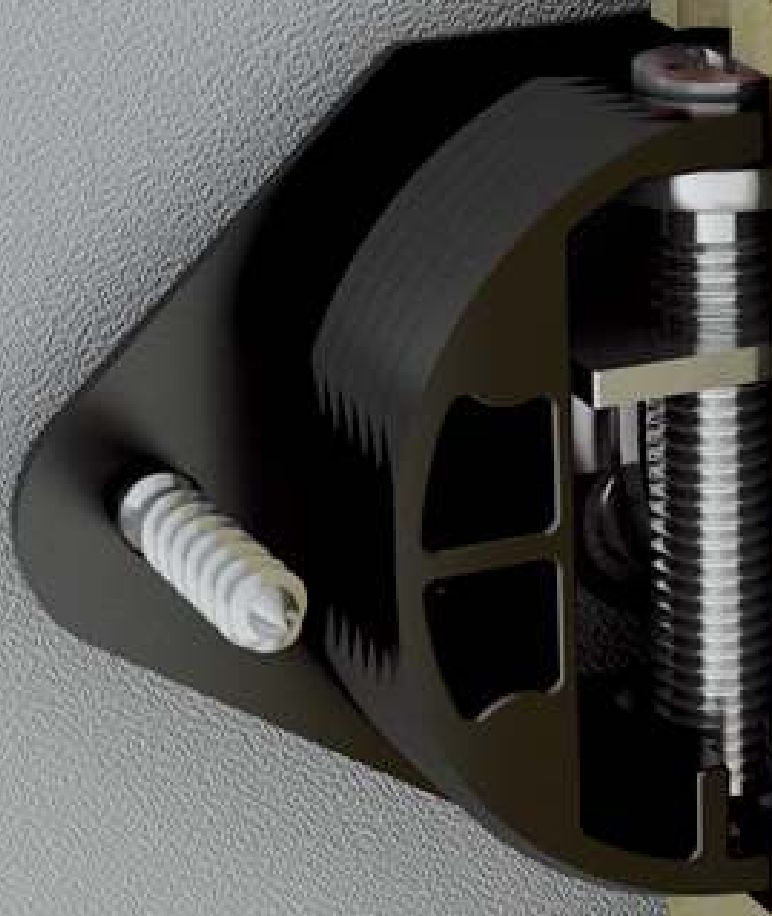

concealed bracket Ø35mm with
protruding bracket

63412020EA