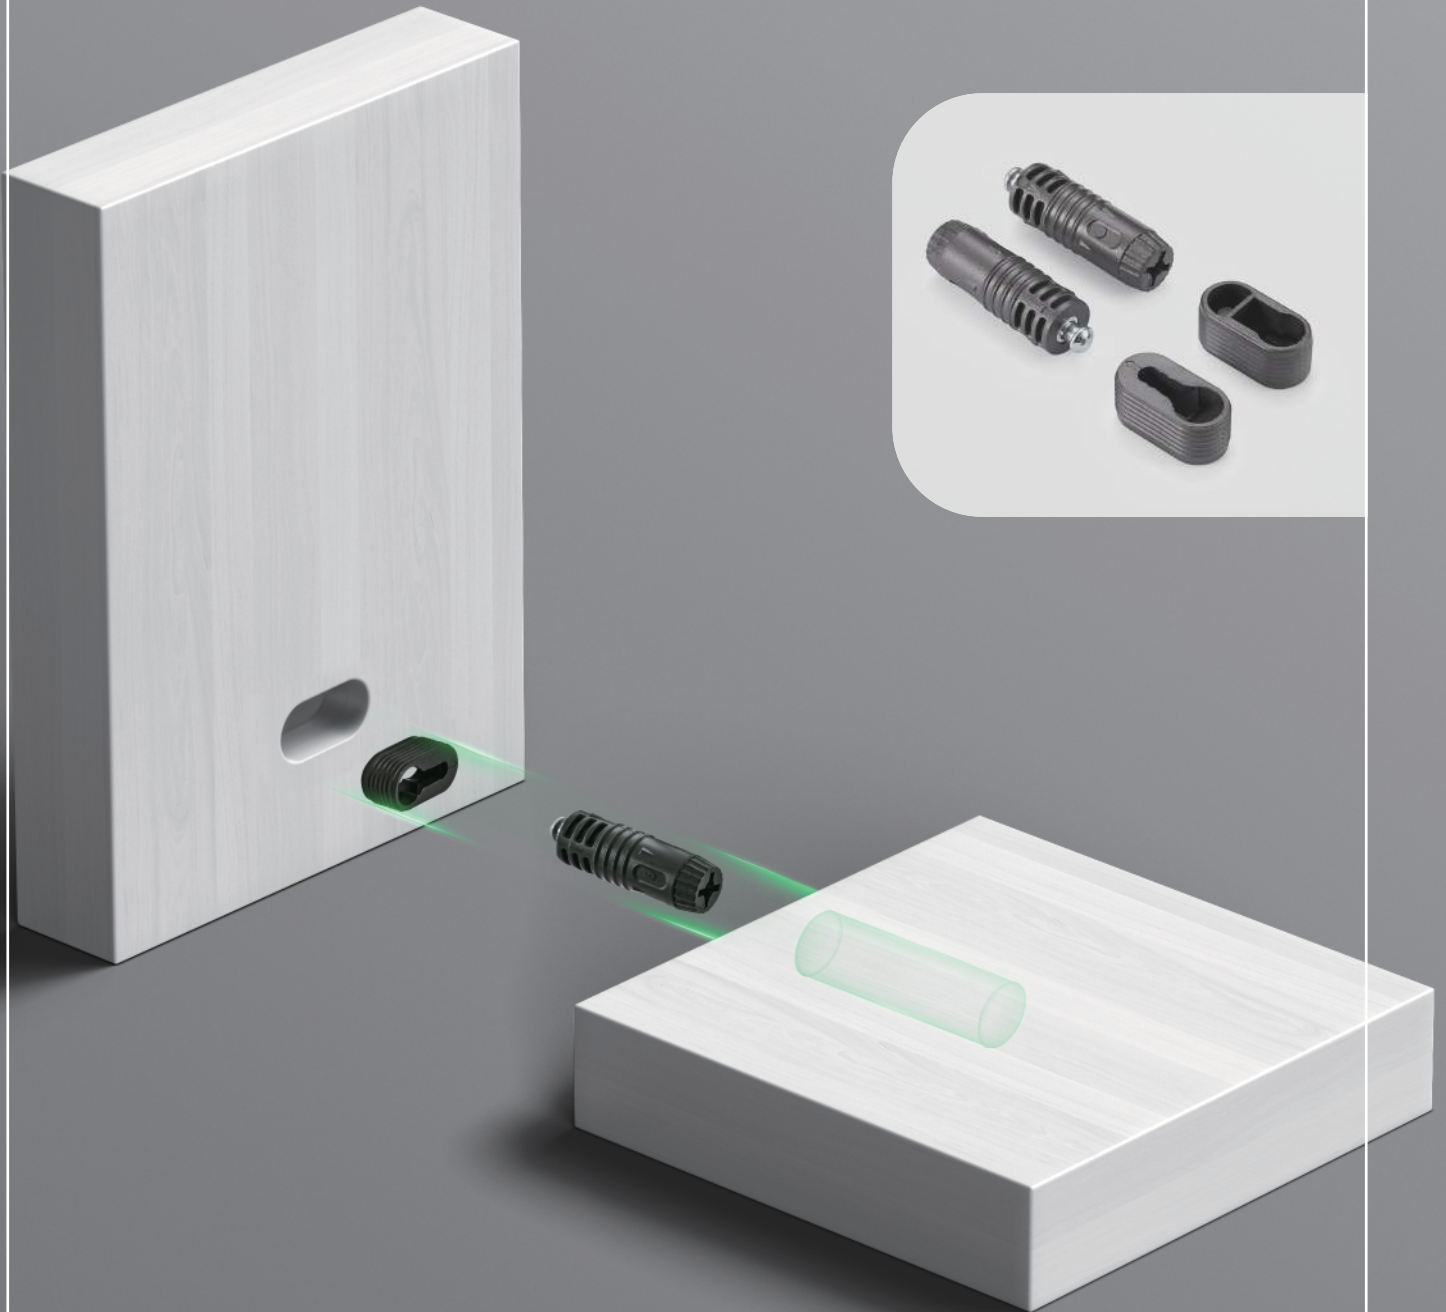

Push Open Magnet Clip , 30N
GRAY

PO001W30DG

White

PO001W30WH

Dark Gray

PO001W30GR

RONIA

Shelf support Clip on