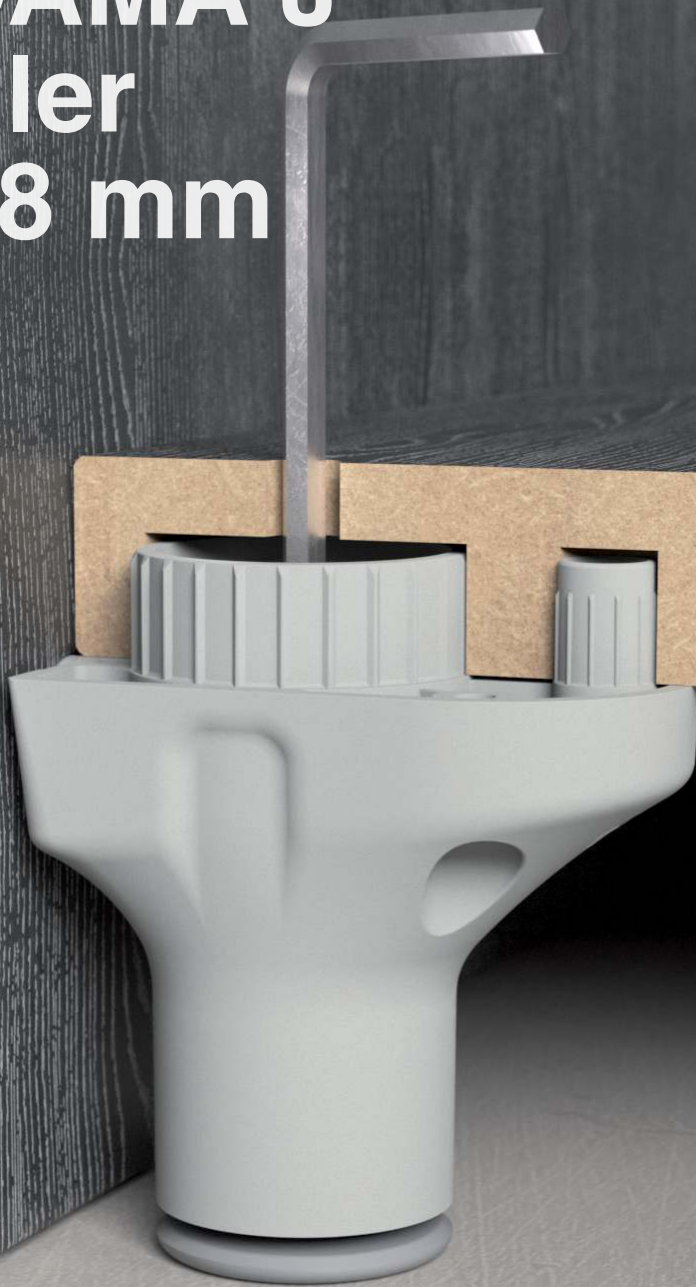

RONIA

ATACAMA J
Leveller
Adj 18 mm

NY Gray

31601000IJ

TR