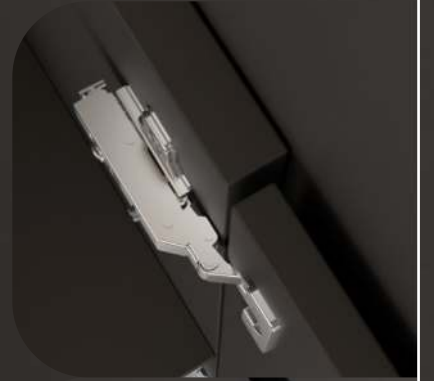

RONIA

**Mini
Hinges**

2024