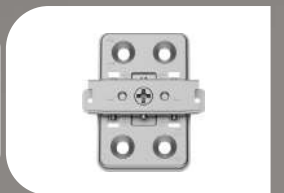

Aluminum frame Door
Any click mini damper
Clip on
Soft closing
3D
Two way
Full Overlay

HG451A00GR

Any Click Hinges

2024

RONIA

Any click 105° mini damper hinge
Two way
soft-closing
3D

HG801W00NK

HG811W08NK