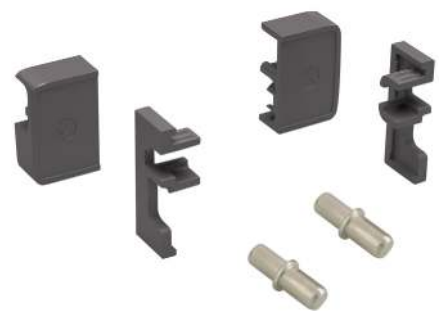

RONIA

ITALIANA
Ferramenta

Cover caps set for KIARO
LED profile right+left
Anthracite

46303140EE

TR