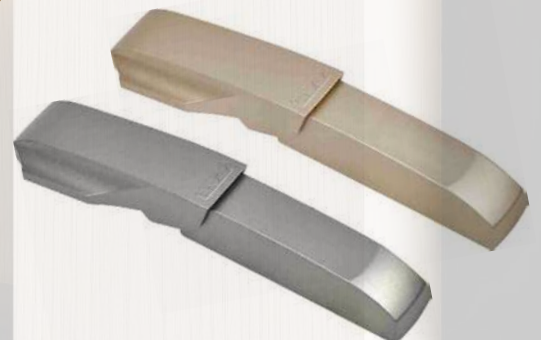

RONIA

Special Hinge
With Cover
Low angle
Soft-Close
In-Line 3D baseplate
Full Overlay

Gray

HG222W00GR

Gold

HG222W00GD