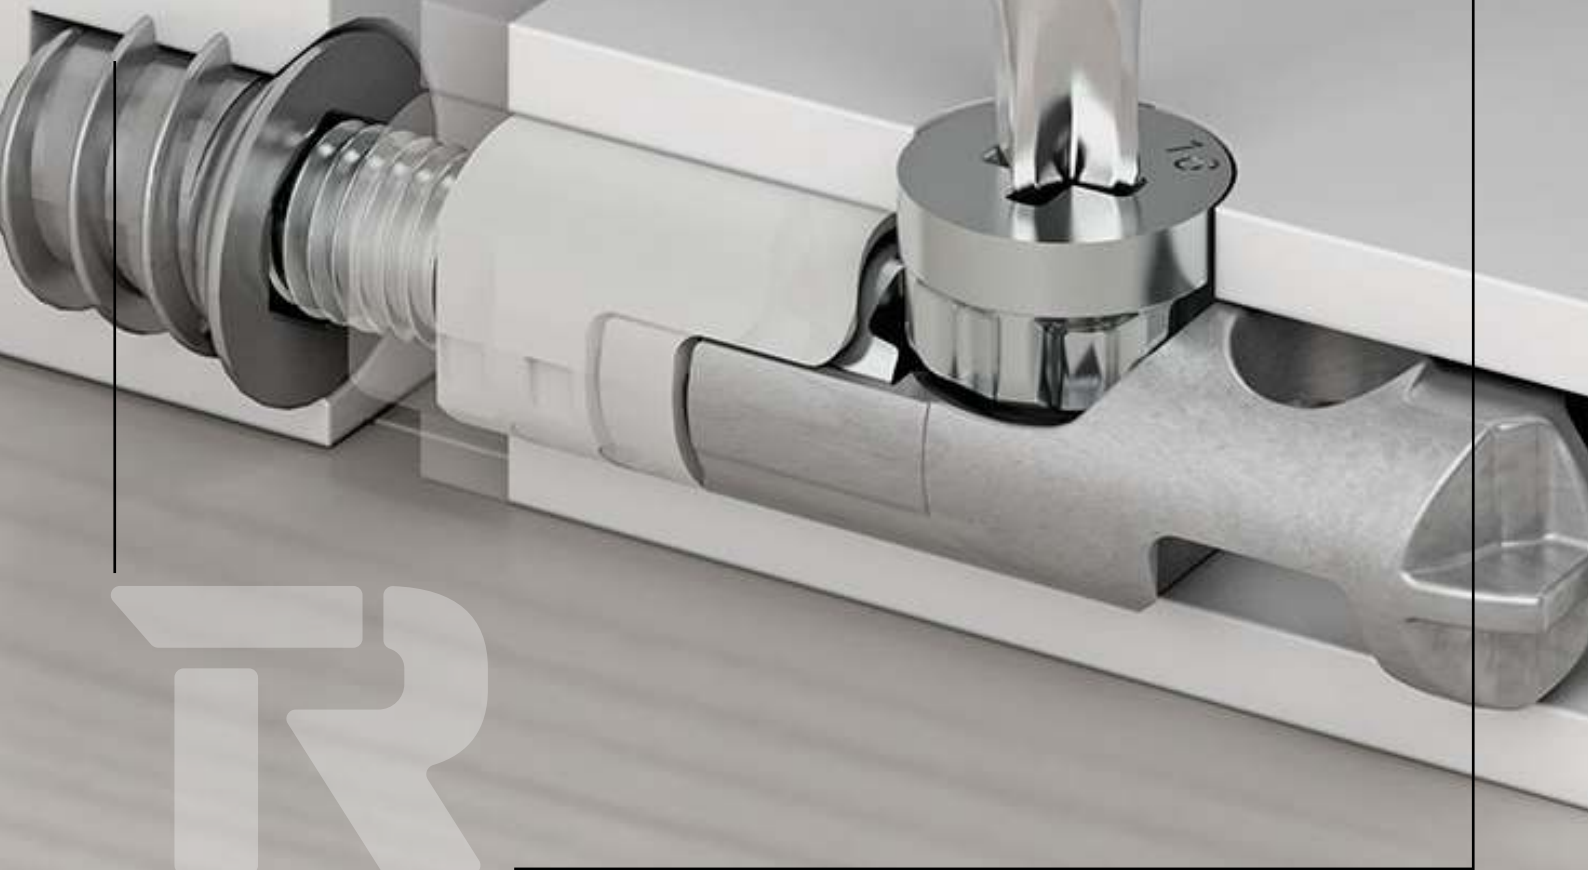

RONIA

TARGET J12 connecting fitting

21807160ZN