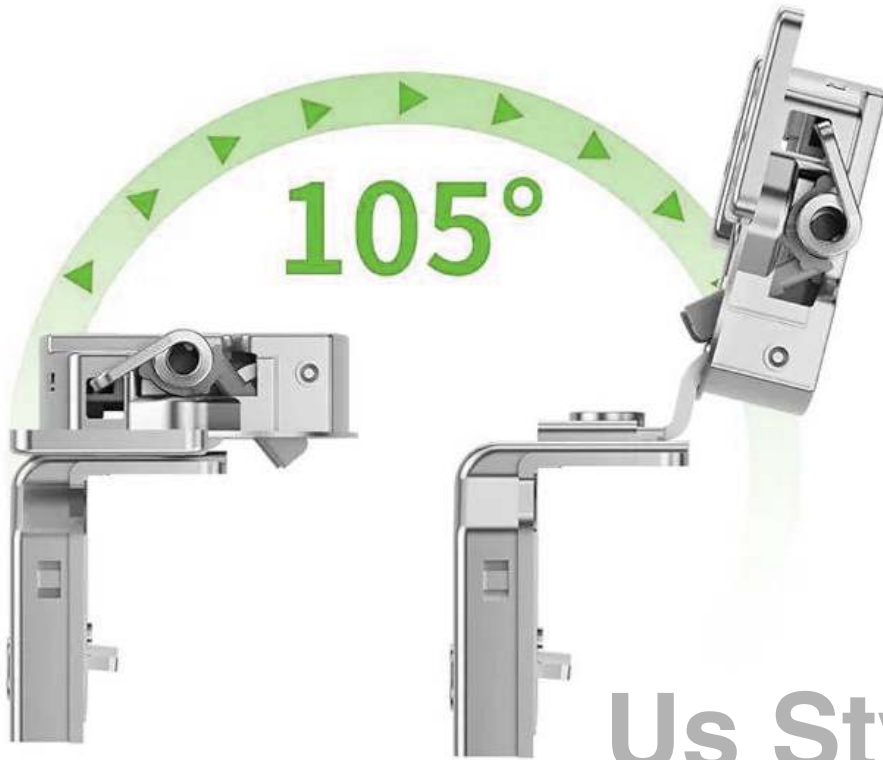

RONIA

R

US-Style Short
Arm Hinge
Soft-close
3D
One-way

3/4"

HG571W38NK

Us Style Hinges

2024

RONIA